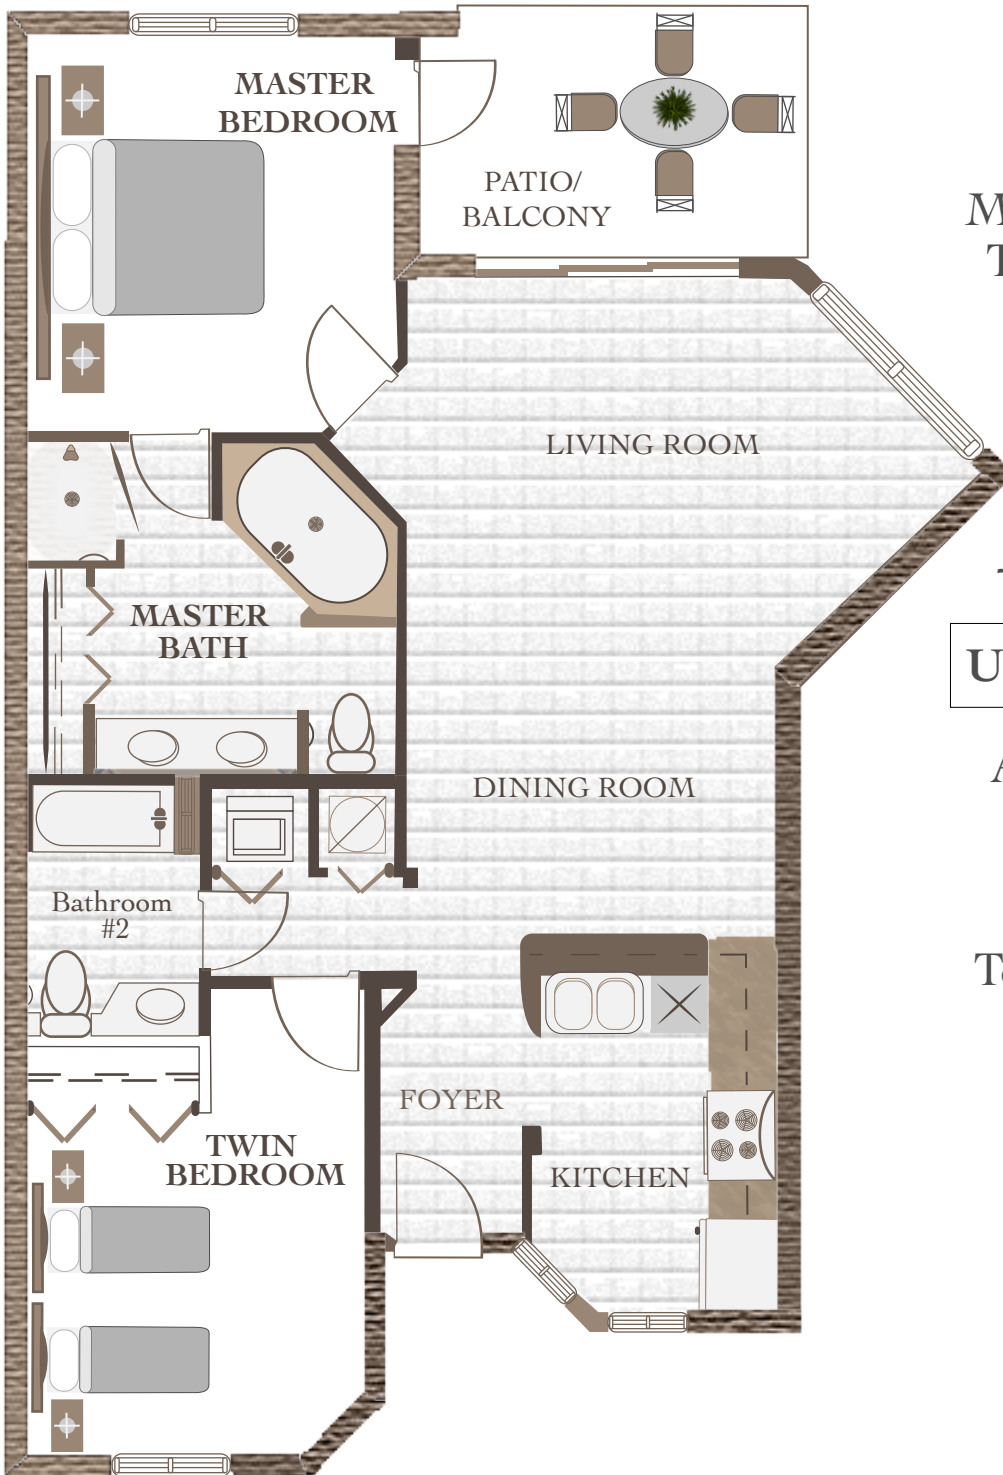

# 2 Bedroom + 2 Bath

## Unit Details:

Master Bedroom & Bath  
Twin Bedroom & Bath  
Living Room  
Dining Room  
Kitchen  
Patio

## Unit Area Calculations:

Air Conditioned Area:  
1,178 Sq. Ft.  
Patio/ Balcony:  
108 Sq. Ft.  
Total Area: 1,286 Sq. Ft

[ Max Occ. 4 ppl ]

*WorldQuest*

Orlando, Florida

*Discover More...*