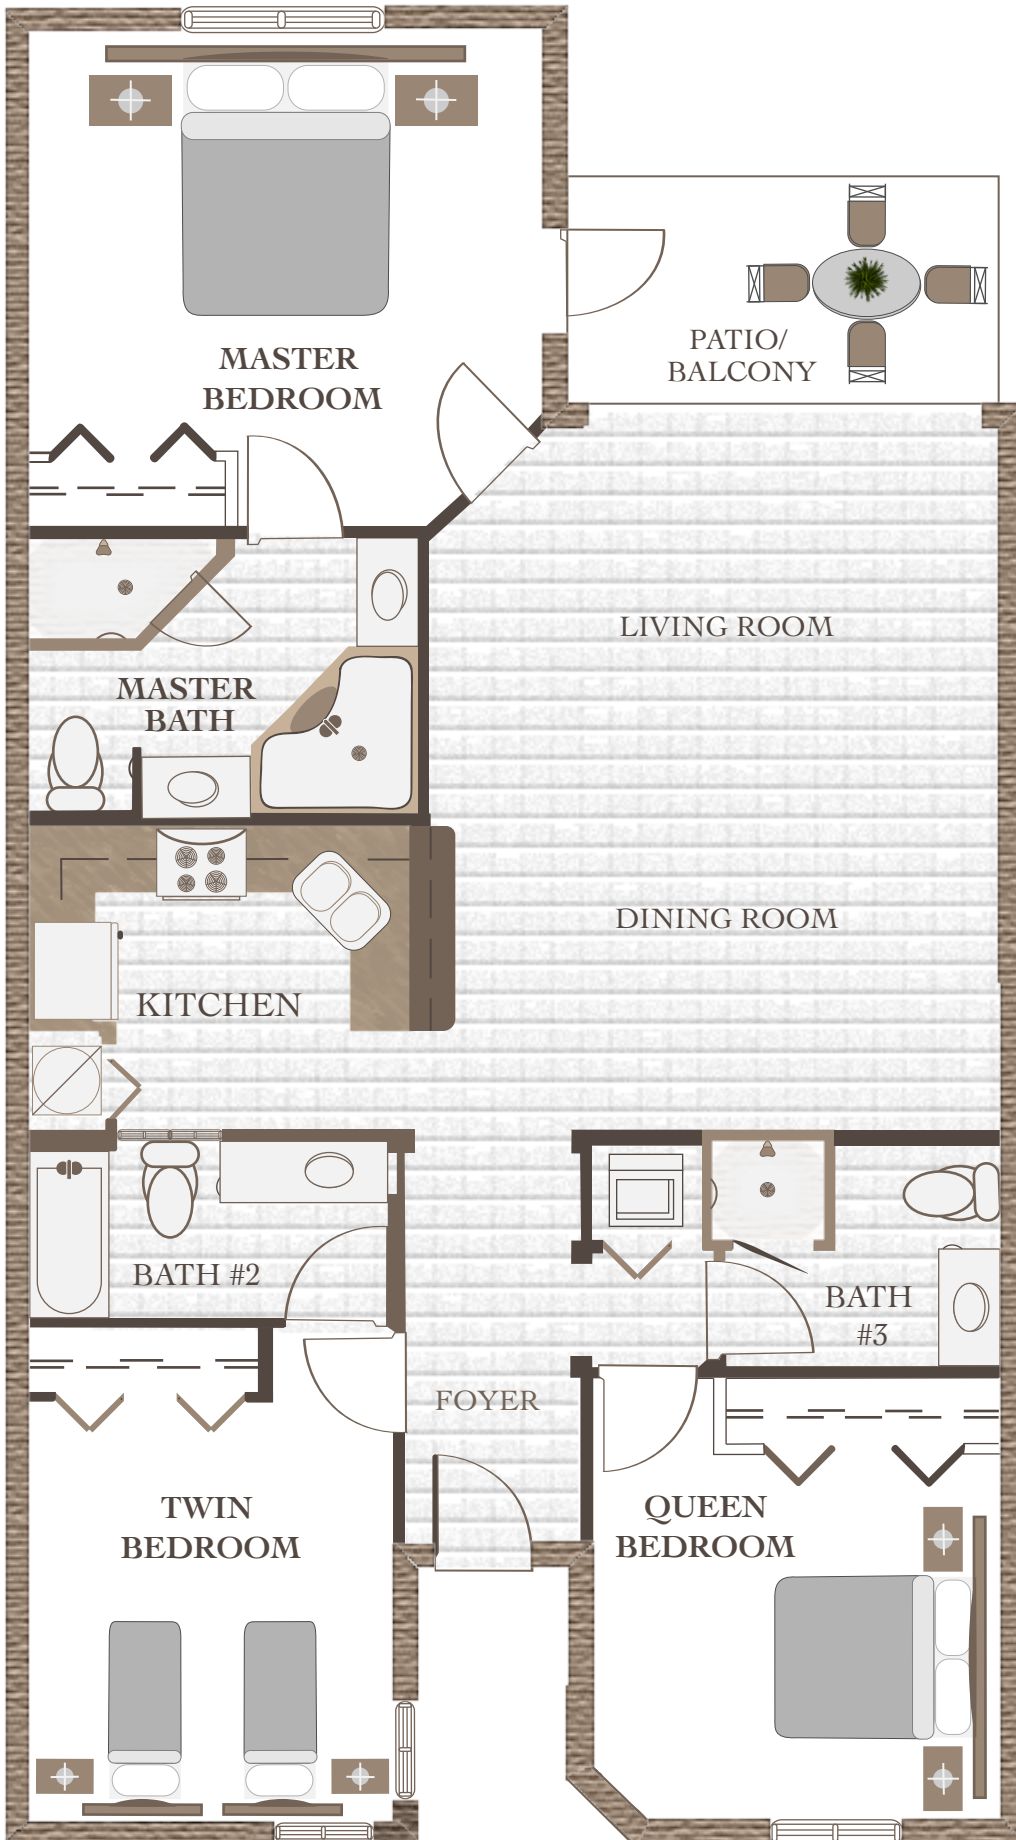

3 Bedroom + 3 Bathroom

Unit Details:

Master Bedroom & Bath
Queen Bedroom & Bath
Twin Bedroom & Bath
Living Room
Dining Room
Kitchen
Patio

Unit Area Calculations:

Air Conditioned Area:
1,459 Sq. Ft.
Patio/ Balcony: 88 Sq. Ft.
Total Area: 1,547 Sq. Ft

[Max Occ. 6 ppl]

WorldQuest
Orlando, Florida
Discover More...